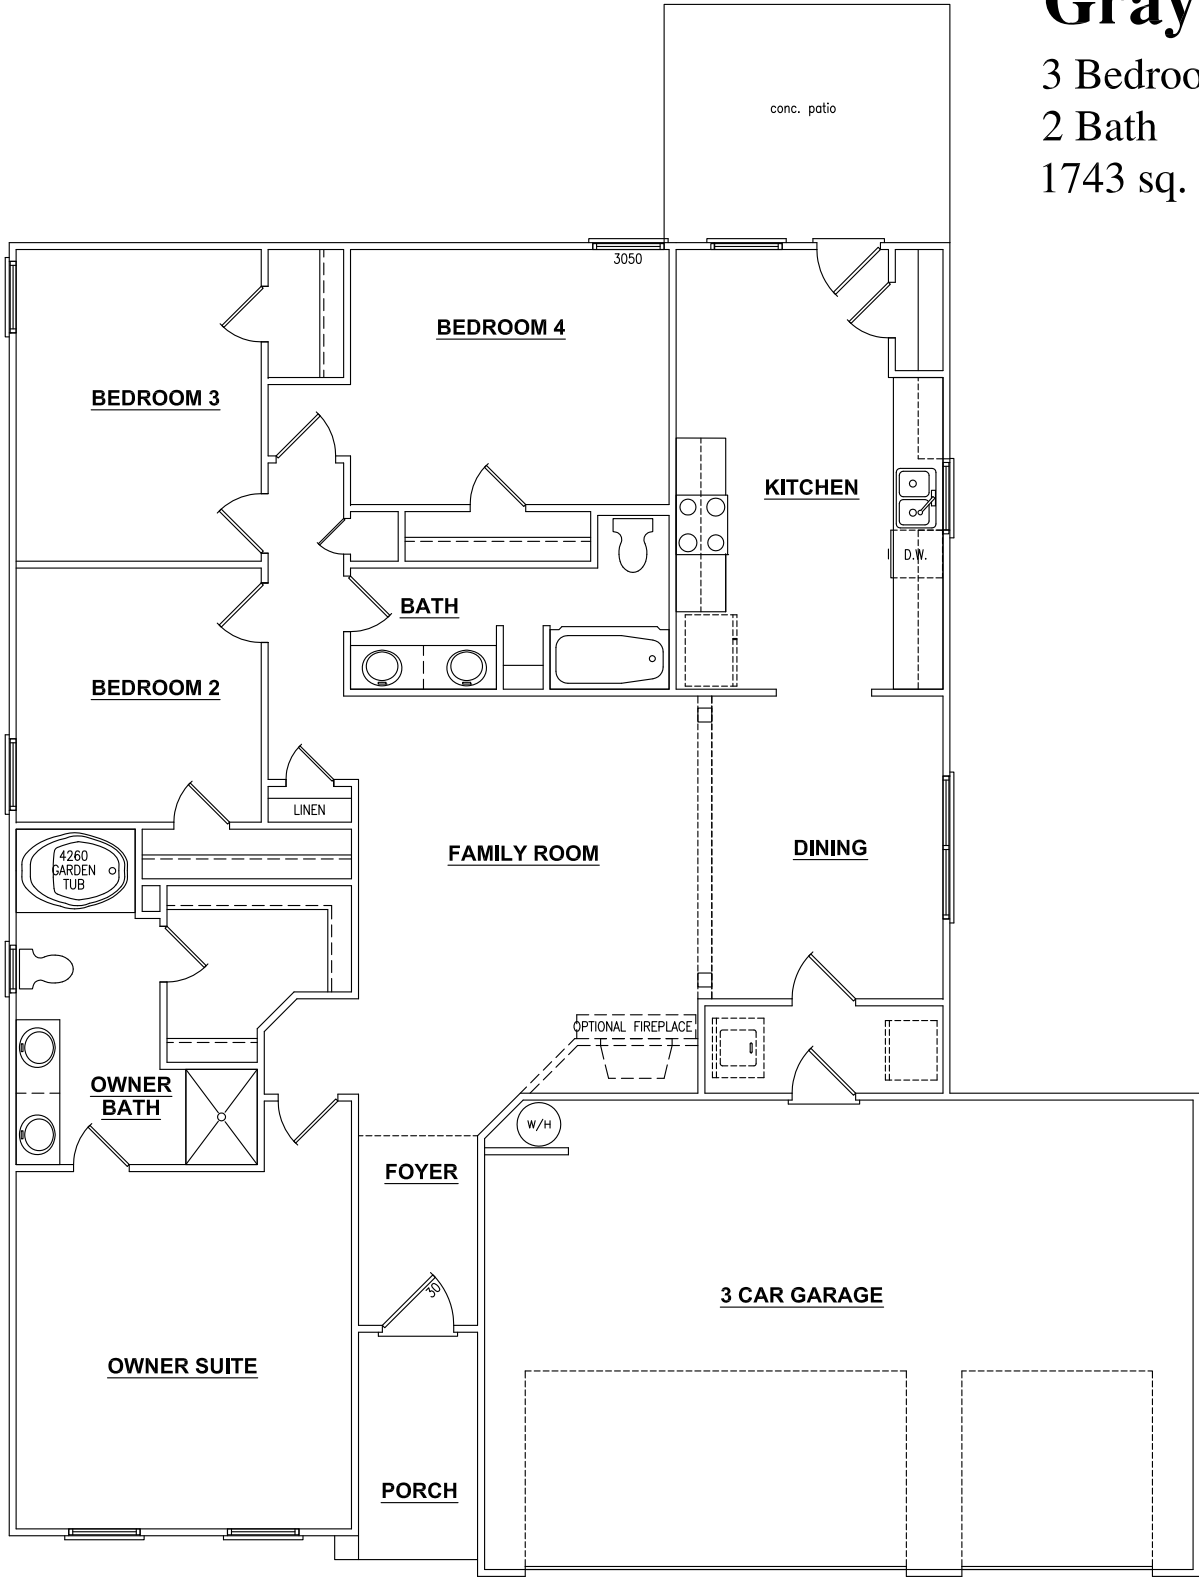

# Gray

3 Bedrooms

2 Bath

Elevation AS1

Elevation ASB1

Elevation ASR1

## Comfort Homes of Georgia

For illustrative purposes only. All information is believed to be accurate but is not warranted. Plans, elevations and options are subject to change without notice. Square footage is approximate.

# Gray

3 Bedrooms  
2 Bath  
1743 sq. ft.

First Floor Plan

For illustrative purposes only. All information is believed to be accurate but is not warranted. Plans, elevations and options are subject to change without notice. Square footage is approximate.