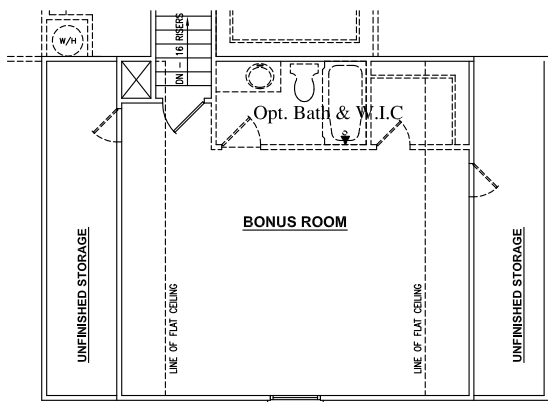

# Mallory

3 Bedrooms  
 2 Bath  
 1823 sq. ft.  
 Fin. Bonus Rm  
 +433 sq. ft.

First Floor Plan

First Floor Plan  
 Elevation - B

First Floor Plan  
 Elevation - C

Optional Finished Bonus Room over Garage  
 (Optional Finished Bonus Room over Garage Adds 433 sf)

For illustrative purposes only. All information is believed to be accurate but is not warranted. Plans, elevations and options are subject to change without notice. Square footage is approximate.