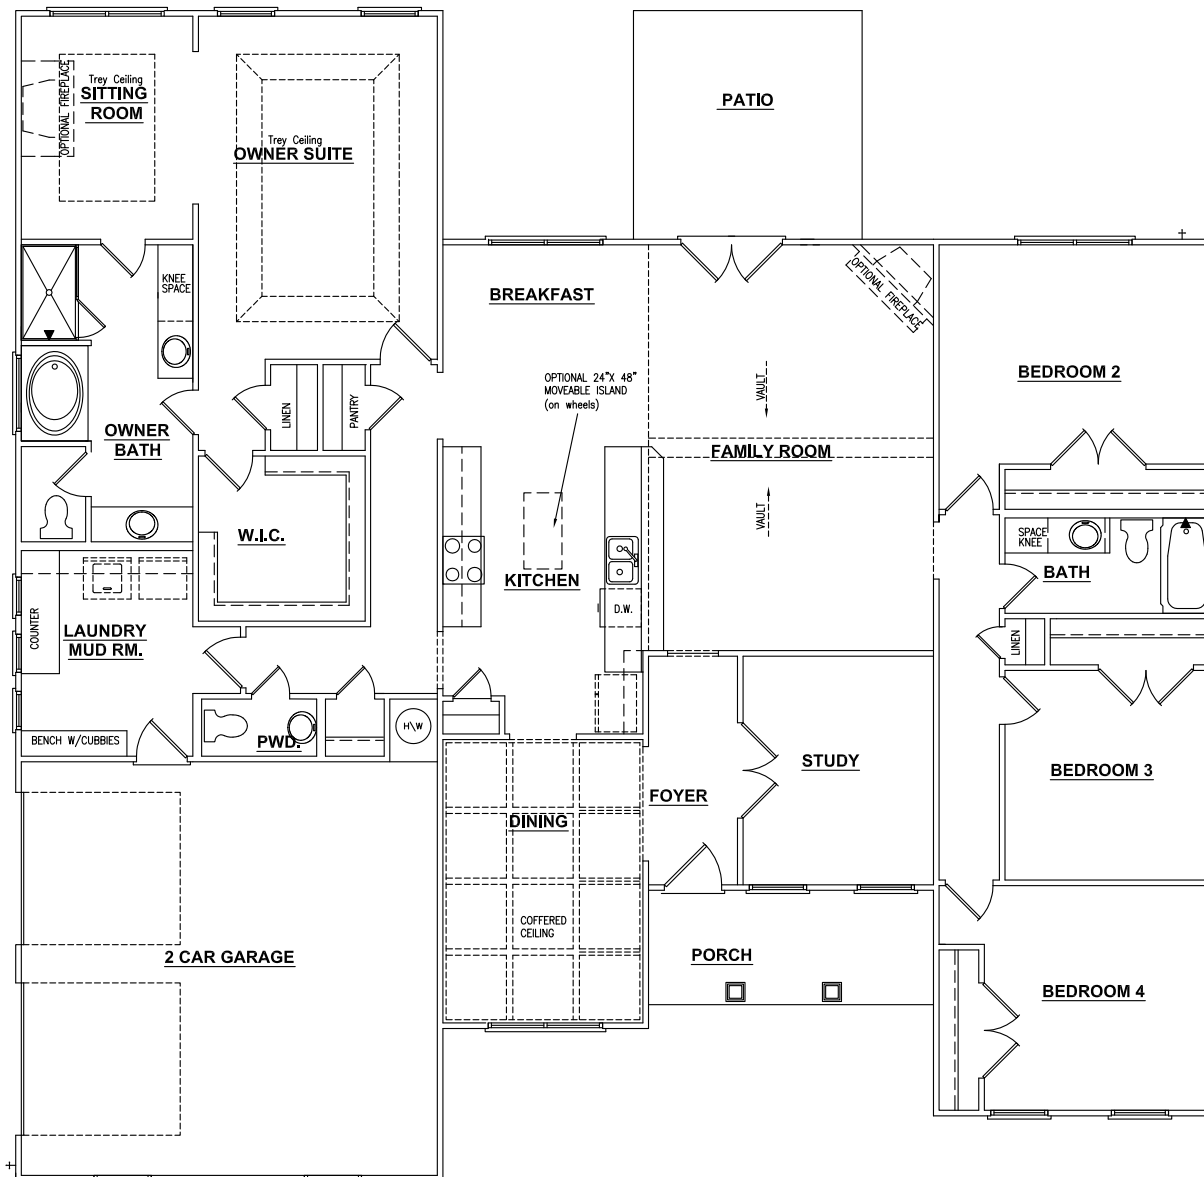

Muscovy

4 Bedrooms

2 1/2 Bath

Elevation ASR1

Comfort Homes of Georgia

For illustrative purposes only. All information is believed to be accurate but is not warranted. Plans, elevations and options are subject to change without notice. Square footage is approximate.

www.ComfortHomes.me

5.26.16

Muscovy

4 Bedrooms

2 1/2 Bath

2519 sq. ft.

First Floor Plan

For illustrative purposes only. All information is believed to be accurate but is not warranted. Plans, elevations and options are subject to change without notice. Square footage is approximate.