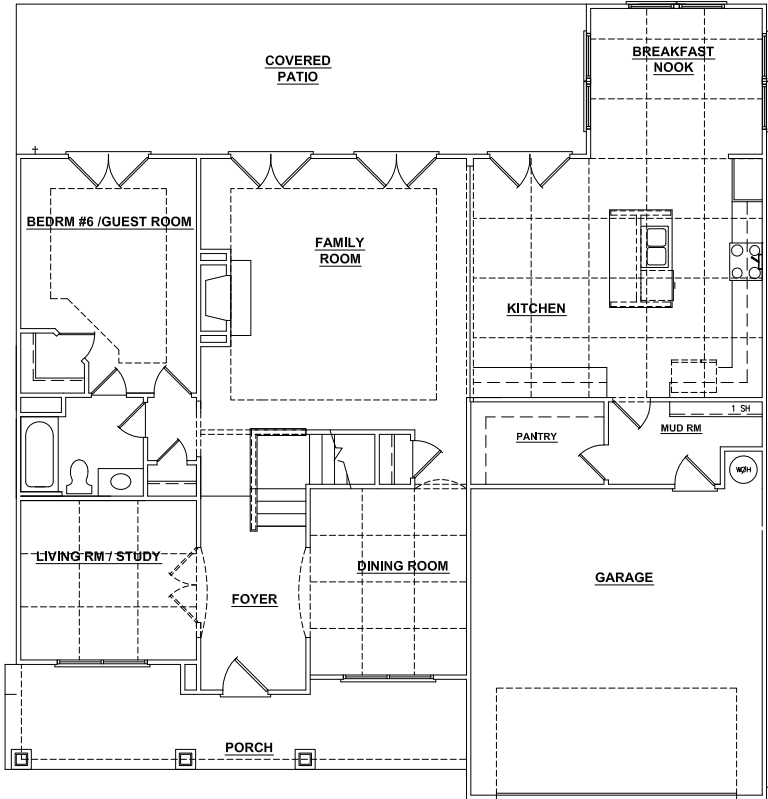

# Clayton

4 Bedrooms

w/ Loft

4 Bath

3158sf

Elevation A

# Clayton

4 Bedrooms  
w/ Loft  
4 Bath  
3158sf

Second Floor Plan

First Floor Plan

For illustrative purposes only. All information is believed to be accurate but is not warranted. Plans, elevations and options are subject to change without notice. Square footage is approximate.