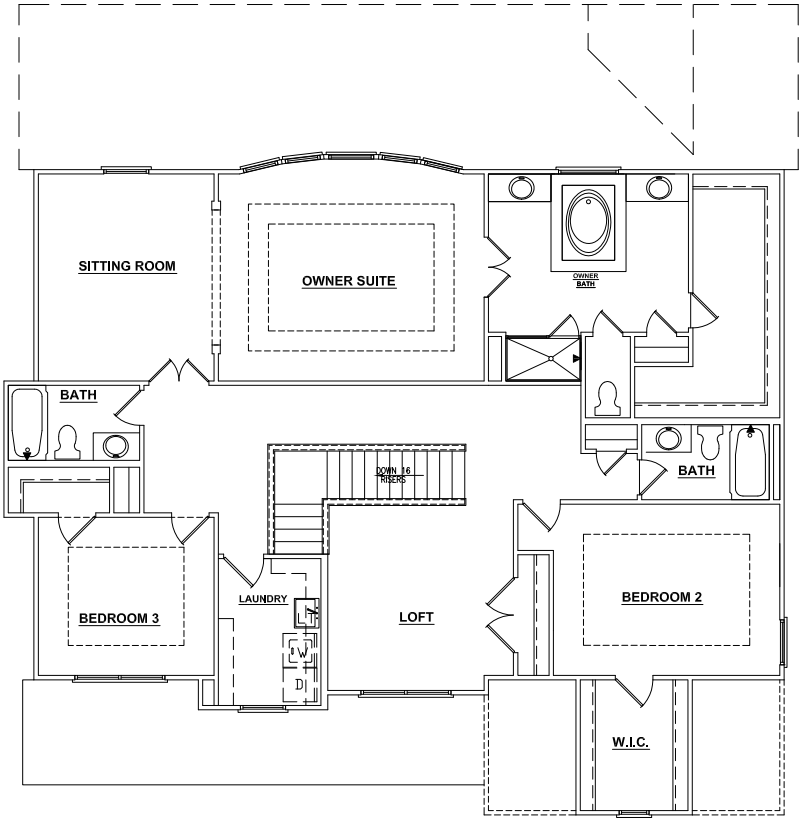

# Clayton

4 Bedrooms

w/ Loft

4 Bath

3158sf

Elevation A

## Comfort Homes of Georgia

For illustrative purposes only. All information is believed to be accurate but is not warranted. Plans, elevations and options are subject to change without notice. Square footage is approximate.

# Clayton

4 Bedrooms  
w/ Loft  
4 Bath  
3158sf

Second Floor Plan

First Floor Plan

For illustrative purposes only. All information is believed to be accurate but is not warranted. Plans, elevations and options are subject to change without notice. Square footage is approximate.