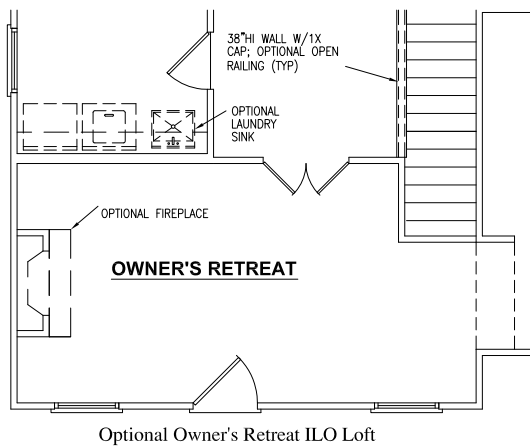

Coventry

4 Bedrooms
2.5 Bath
2873 sq. ft.

Comfort Homes of Georgia

For illustrative purposes only. All information is believed to be accurate but is not warranted. Plans, elevations and options are subject to change without notice. Square footage is approximate.