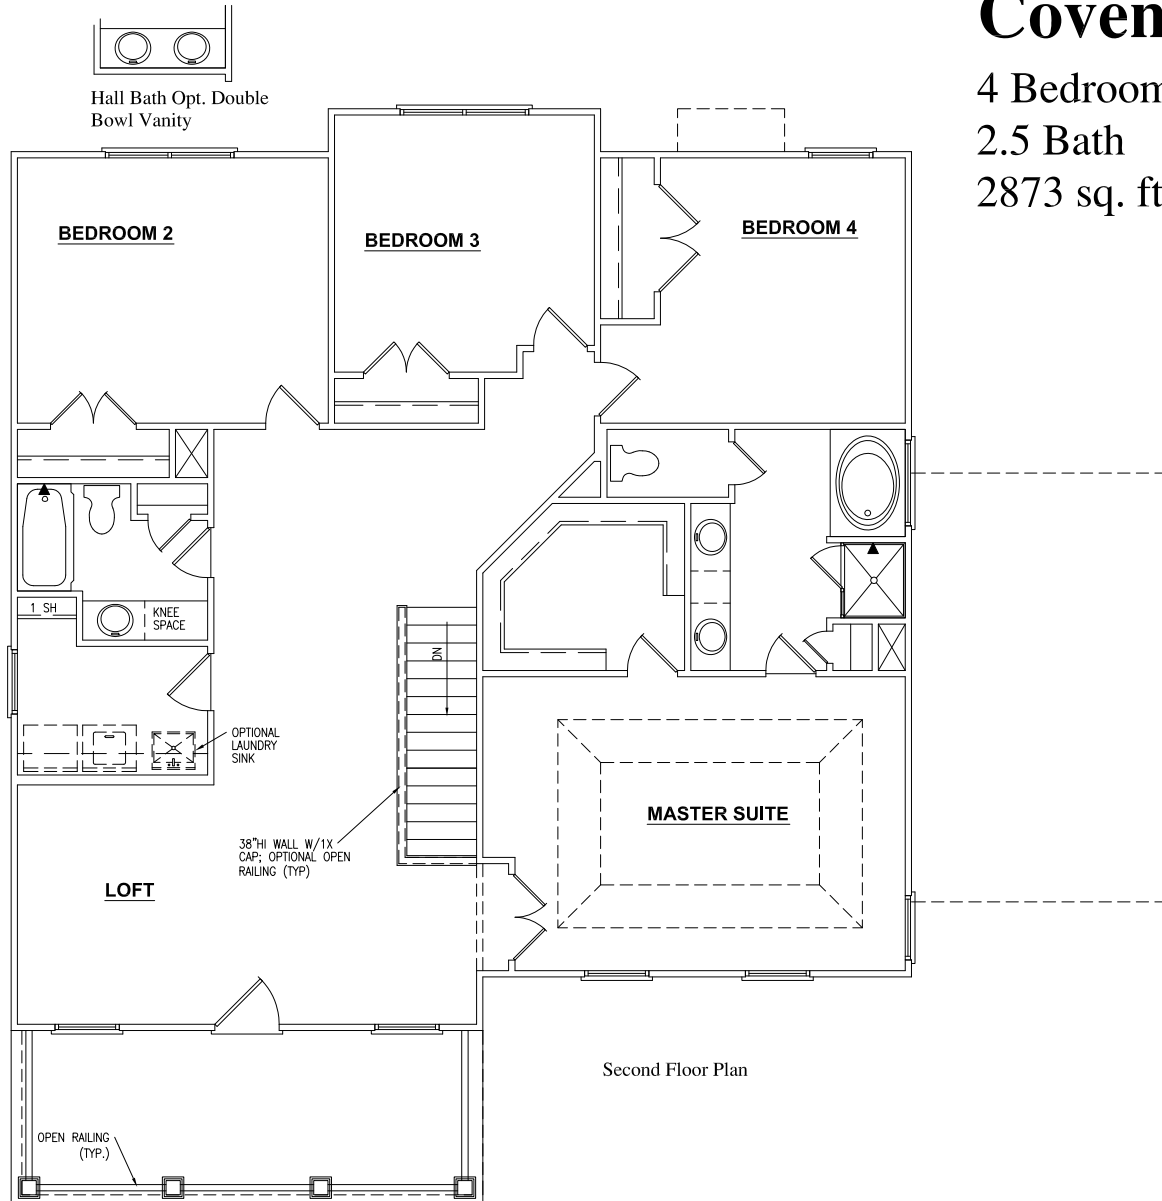

Coventry

4 Bedrooms

2.5 Bath

Elevation DSB1

Comfort Homes of Georgia

For illustrative purposes only. All information is believed to be accurate but is not warranted. Plans, elevations and options are subject to change without notice. Square footage is approximate.

www.ComfortHomes.me

6.28.15

Coventry

4 Bedrooms

2.5 Bath

2873 sq. ft.

First Floor Plan

Comfort Homes of Georgia

For illustrative purposes only. All information is believed to be accurate but is not warranted. Plans, elevations and options are subject to change without notice. Square footage is approximate.

Coventry

4 Bedrooms
2.5 Bath
2873 sq. ft.

Comfort Homes of Georgia

For illustrative purposes only. All information is believed to be accurate but is not warranted. Plans, elevations and options are subject to change without notice. Square footage is approximate.