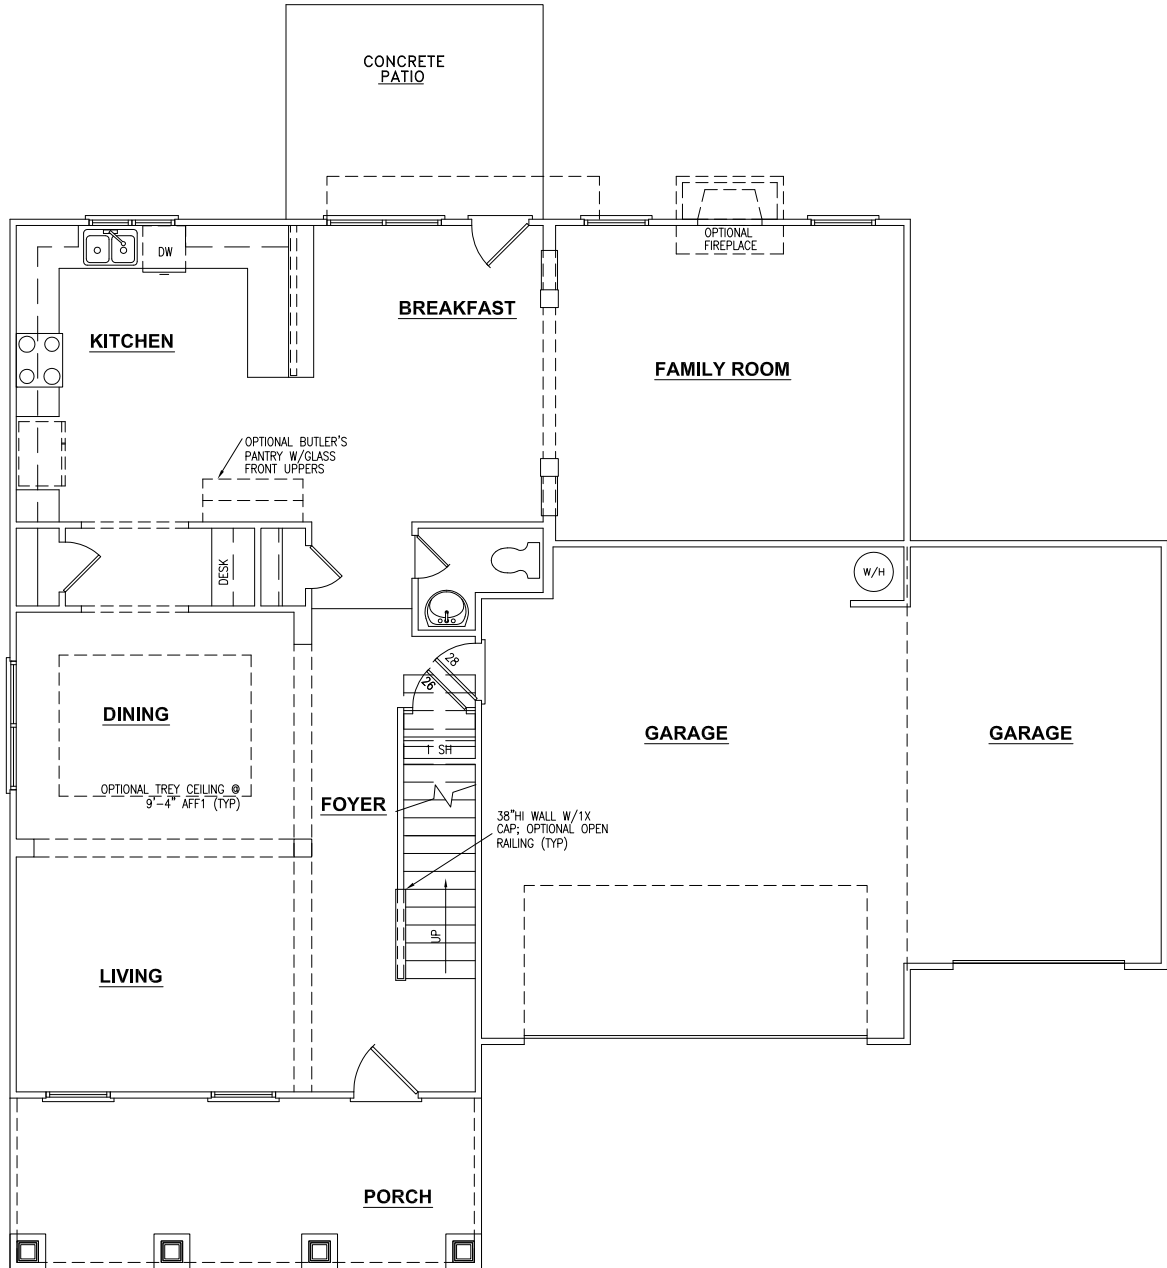

Coventry

4 Bedrooms

2.5 Bath

Elevation DSB1

Comfort Homes of Georgia

For illustrative purposes only. All information is believed to be accurate but is not warranted. Plans, elevations and options are subject to change without notice. Square footage is approximate.

www.ComfortHomes.me

6.28.15

Coventry

4 Bedrooms

2.5 Bath

2873 sq. ft.

First Floor Plan

Comfort Homes of Georgia

For illustrative purposes only. All information is believed to be accurate but is not warranted. Plans, elevations and options are subject to change without notice. Square footage is approximate.

Coventry

4 Bedrooms
2.5 Bath
2873 sq. ft.

Comfort Homes of Georgia

For illustrative purposes only. All information is believed to be accurate but is not warranted. Plans, elevations and options are subject to change without notice. Square footage is approximate.