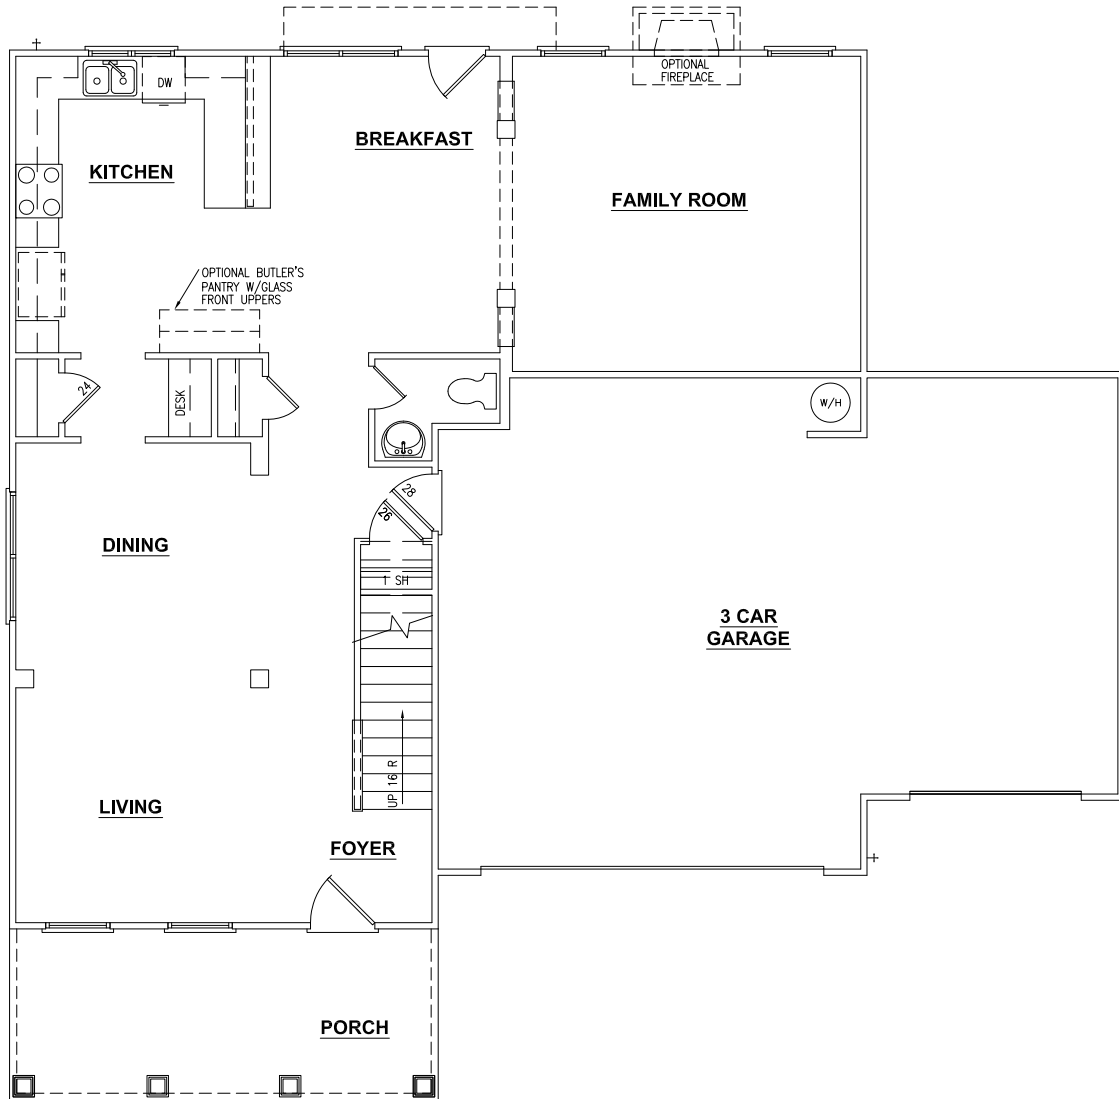

Covington

4 Bedrooms
2.5 Bath

Elevation ASR1

Elevation BSR1

Elevation CSR1

Comfort Homes of Georgia

For illustrative purposes only. All information is believed to be accurate but is not warranted. Plans, elevations and options are subject to change without notice. Square footage is approximate.

www.ComfortHomes.me

1.20.15

Covington

4 Bedrooms

2.5 Bath

2713 sq. ft.

First Floor Plan
(Elevation "A" shown)

Comfort Homes of Georgia

For illustrative purposes only. All information is believed to be accurate but is not warranted. Plans, elevations and options are subject to change without notice. Square footage is approximate.

Covington

4 Bedrooms

2.5 Bath

2713 sq. ft.

Second Floor Plan
(Elevation "A" shown)

Comfort Homes of Georgia

For illustrative purposes only. All information is believed to be accurate but is not warranted. Plans, elevations and options are subject to change without notice. Square footage is approximate.