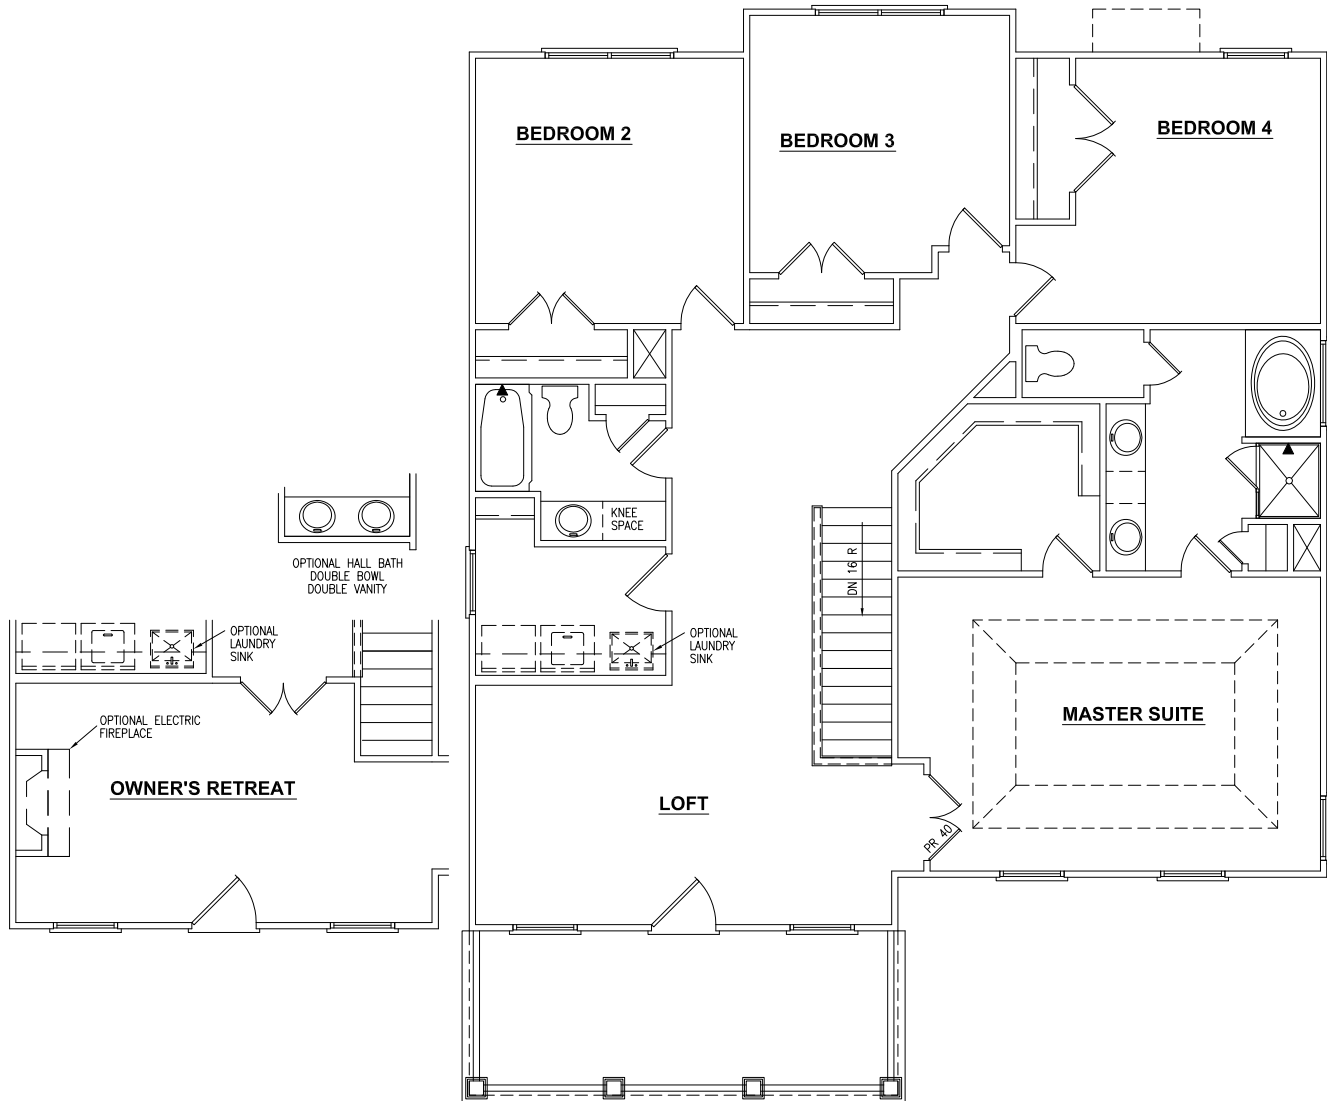

www.ComfortHomes.me

1.20.15

Covington

4 Bedrooms

2.5 Bath

2713 sq. ft.

First Floor Plan
(Elevation "A" shown)

Comfort Homes of Georgia

For illustrative purposes only. All information is believed to be accurate but is not warranted. Plans, elevations and options are subject to change without notice. Square footage is approximate.

Covington

4 Bedrooms

2.5 Bath

2713 sq. ft.

Second Floor Plan
(Elevation "A" shown)

Comfort Homes of Georgia

For illustrative purposes only. All information is believed to be accurate but is not warranted. Plans, elevations and options are subject to change without notice. Square footage is approximate.