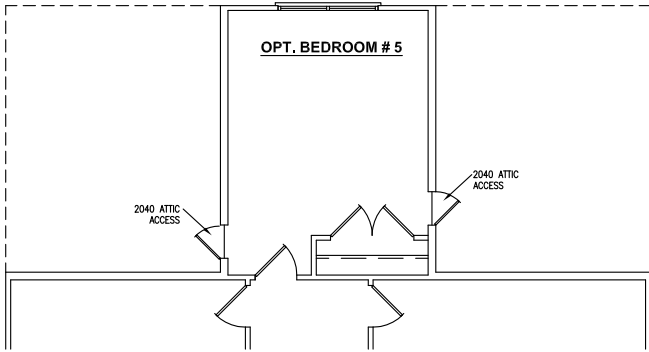

For illustrative purposes only. All information is believed to be accurate but is not warranted. Plans, elevations and options are subject to change without notice. Square footage is approximate.

Monte Carlo

4 Bedrooms

2.5 Bath

2950 sq. ft.

Optional Bedroom #5

Optional Bonus Room

Second Floor Plan

Comfort Homes of Georgia

For illustrative purposes only. All information is believed to be accurate but is not warranted. Plans, elevations and options are subject to change without notice. Square footage is approximate.