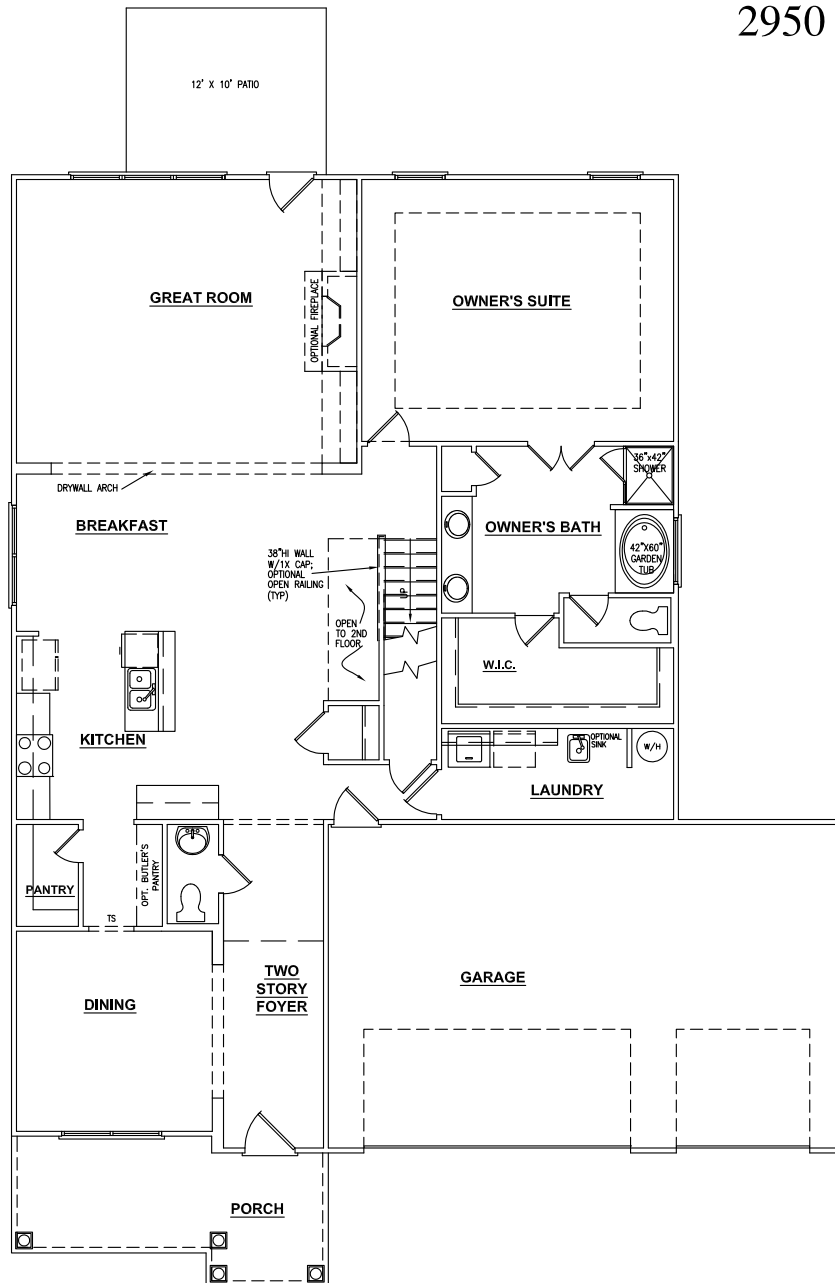

www.ComfortHomes.me

1.7.15

Monte Carlo

4 Bedrooms

2.5 Bath

2950 sq. ft.

First Floor Plan

Comfort Homes of Georgia

For illustrative purposes only. All information is believed to be accurate but is not warranted. Plans, elevations and options are subject to change without notice. Square footage is approximate.

Monte Carlo

4 Bedrooms

2.5 Bath

2950 sq. ft.

Optional Bedroom #5

Optional Bonus Room

Second Floor Plan

Comfort Homes of Georgia

For illustrative purposes only. All information is believed to be accurate but is not warranted. Plans, elevations and options are subject to change without notice. Square footage is approximate.