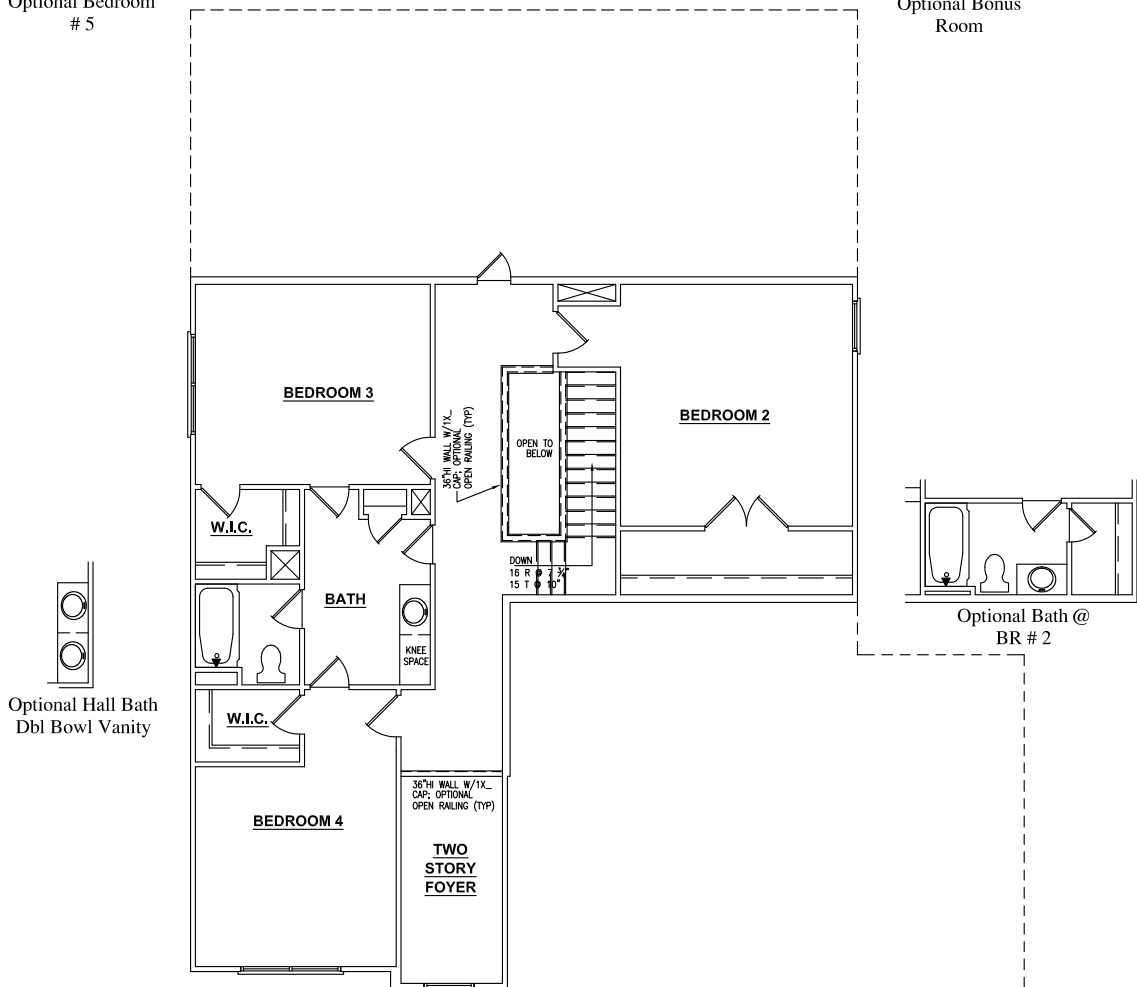

For illustrative purposes only. All information is believed to be accurate but is not warranted. Plans, elevations and options are subject to change without notice. Square footage is approximate.

Monte Carlo

4 Bedrooms

2.5 Bath

2950 sq. ft.

Optional Bedroom #5

Optional Bonus Room

Second Floor Plan

Comfort Homes of Georgia

For illustrative purposes only. All information is believed to be accurate but is not warranted. Plans, elevations and options are subject to change without notice. Square footage is approximate.