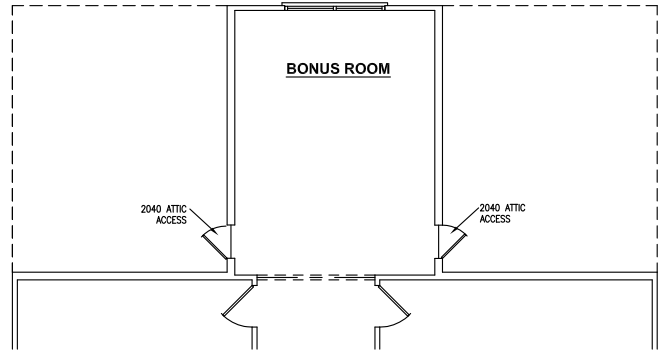

For illustrative purposes only. All information is believed to be accurate but is not warranted. Plans, elevations and options are subject to change without notice. Square footage is approximate.

Monte Carlo

4 Bedrooms

2.5 Bath

2950 sq. ft.

Optional Bedroom #5

Optional Bonus Room

Second Floor Plan

Comfort Homes of Georgia

For illustrative purposes only. All information is believed to be accurate but is not warranted. Plans, elevations and options are subject to change without notice. Square footage is approximate.